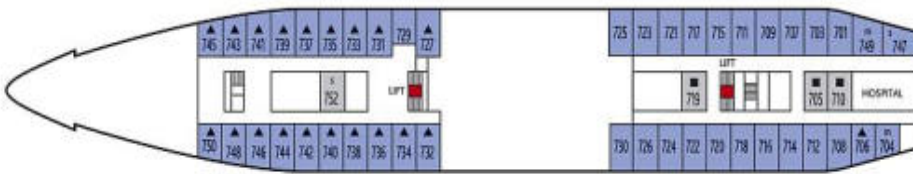

Sun Deck

Bridge Deck

Promenade Deck

Panorama Deck

Atlantic Deck

Pacific Deck

Mediterranean Deck

*Symbol Legend*

- m = 1 double bed
- ms = 1 double bed, 1 sofa bed
- s = only shower, no bathtub
- ▲ = 2 lower beds, 1 upper bed
- = 2 lower beds, 2 upper beds
- ◆ = 2 lower beds, 1 sofa bed

Deck plans and cabin layout are given pure as a guide. Size and layout may vary within some category