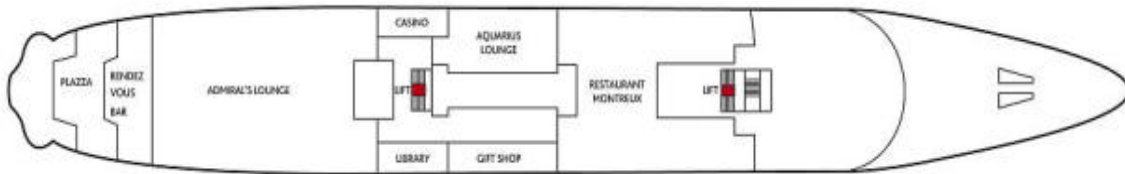

Sun Deck

Bridge Deck

Promenade Deck

Panorama Deck

Atlantic Deck

Pacific Deck

Mediterranean Deck

*Symbol Legend*

- m = 1 double bed
- ms = 1 double bed, 1 sofa bed
- s = only shower, no bathtub
- ▲ = 2 lower beds, 1 upper bed
- = 2 lower beds, 2 upper beds
- ◆ = 2 lower beds, 1 sofa bed

Deck plans and cabin layout are given pure as a guide. Size and layout may vary within some category