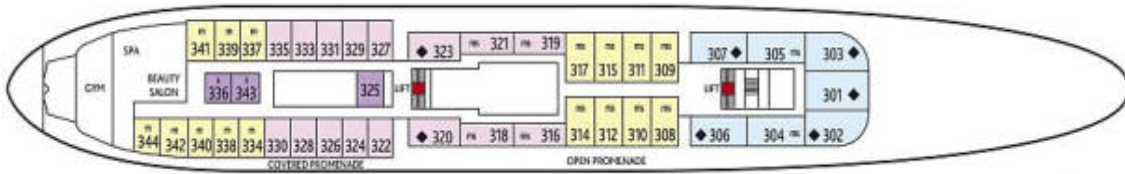

Sun Deck

Bridge Deck

Promenade Deck

Panorama Deck

Atlantic Deck

Pacific Deck

Mediterranean Deck

*Symbol Legend*

- m = 1 double bed
- ms = 1 double bed, 1 sofa bed
- s = only shower, no bathtub
- ▲ = 2 lower beds, 1 upper bed
- = 2 lower beds, 2 upper beds
- ◆ = 2 lower beds, 1 sofa bed

Deck plans and cabin layout are given pure as a guide. Size and layout may vary within some category

*Cabin Descriptions*

| Cat. | Description   | Number of Cabins |
|------|---|------------------|
| SP   | Penthouse Suite with Balcony (double bed, private bath with tub/shower)           | 6                |
| SA   | Deluxe Oceanview Suite (double bed or 2 lower beds, private bath with tub/shower) | 7                |
| TA   | Deluxe Oceanview Mini-Suite (double bed, private bath with tub/shower)            | 16               |