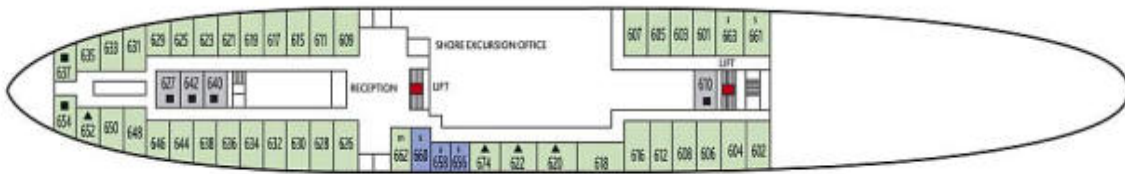

Sun Deck

Bridge Deck

Promenade Deck

Panorama Deck

Atlantic Deck

Pacific Deck

Mediterranean Deck

*Symbol Legend*

- m = 1 double bed
- ms = 1 double bed, 1 sofa bed
- s = only shower, no bathtub
- ▲ = 2 lower beds, 1 upper bed
- = 2 lower beds, 2 upper beds
- ◆ = 2 lower beds, 1 sofa bed

Deck plans and cabin layout are given pure as a guide. Size and layout may vary within some category