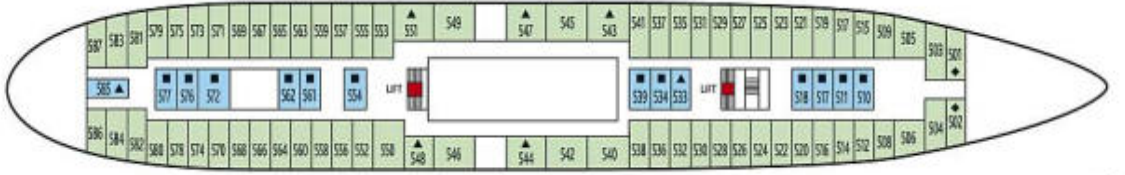

Sun Deck

Bridge Deck

Promenade Deck

Panorama Deck

Atlantic Deck

Pacific Deck

Mediterranean Deck

*Symbol Legend*

- m = 1 double bed
- ms = 1 double bed, 1 sofa bed
- s = only shower, no bathtub
- ▲ = 2 lower beds, 1 upper bed
- = 2 lower beds, 2 upper beds
- ◆ = 2 lower beds, 1 sofa bed

Deck plans and cabin layout are given pure as a guide. Size and layout may vary within some category