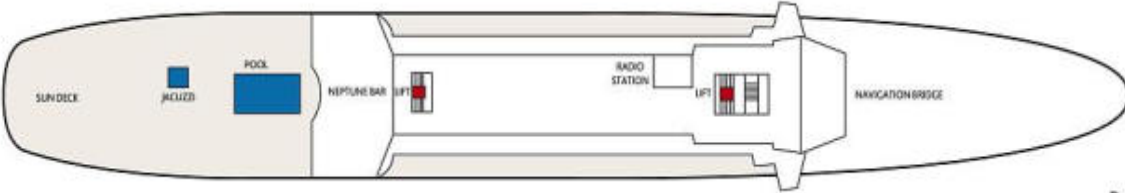

Sun Deck

Bridge Deck

Promenade Deck

Panorama Deck

Atlantic Deck

Pacific Deck

Mediterranean Deck

*Symbol Legend*

- m = 1 double bed
- ms = 1 double bed, 1 sofa bed
- s = only shower, no bathtub
- ▲ = 2 lower beds, 1 upper bed
- = 2 lower beds, 2 upper beds
- ◆ = 2 lower beds, 1 sofa bed

Deck plans and cabin layout are given pure as a guide. Size and layout may vary within some category